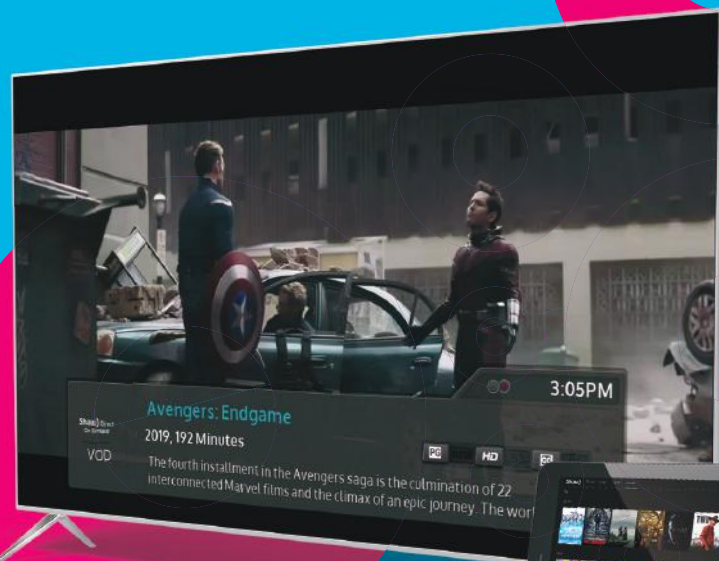

Pick the package that works for you.

	Extra Small TV	Small TV	Medium TV	Total TV
Your Provincial Channels	•	•	•	•
US Networks in HD	•	•	•	•
Sports in HD	•	•	•	•
No Multi-Receiver Fee	•	•	•	•
Timeshift Channels			•	•
Choice of One Add-On			•	•
Specialty Channels	Pick 5	Pick 15	Pick 30	79 included
First Month Free¹	•	•	•	•
Regular Price	\$70/mo¹	\$81/mo¹	\$98/mo¹	\$124/mo¹

Grouped Specialty Channels count as one pick in Extra Small TV, Small TV and Medium TV packages.

Popular Add-Ons

Timeshift – \$8/mo.

Maximize your viewing flexibility with over 88 channels, covering every Canadian time zone. Watch your favourite shows earlier or later than they air on your local stations.